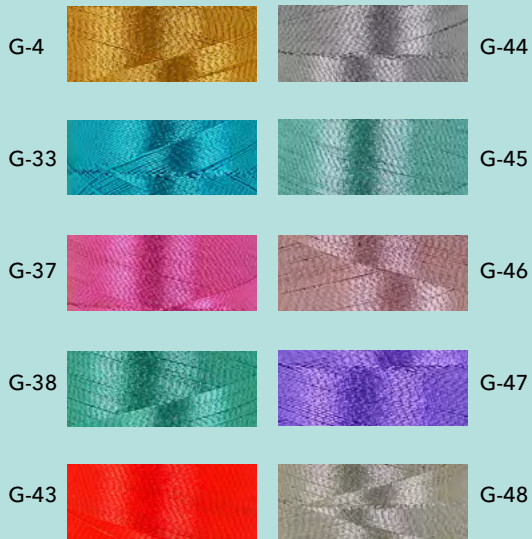

## Embellish® 40wt Metallic Thread

This beautiful thread produces exquisite stitching results. Embellish® metallic embroidery thread is manufactured with a unique process to eliminate thread breakage which has been so common with metallics in years past. Our thread features a polyester core, it is then wrapped in metal and then finished with mylar. The result is smooth stitching and no need to use a specialty metallic needle!  
**10 colors available.**

The raw yarn of our matte thread is made with a ceramic ingredient, giving this 40 weight thread beautifully contrasting effects when compared to normal polyester, while keeping the same high tensile strength. This allows you to bring new life to old poly designs, without having to change your digitizing settings!

**130 colors available!**

- First 30 Colors
- 2nd 100 Colors